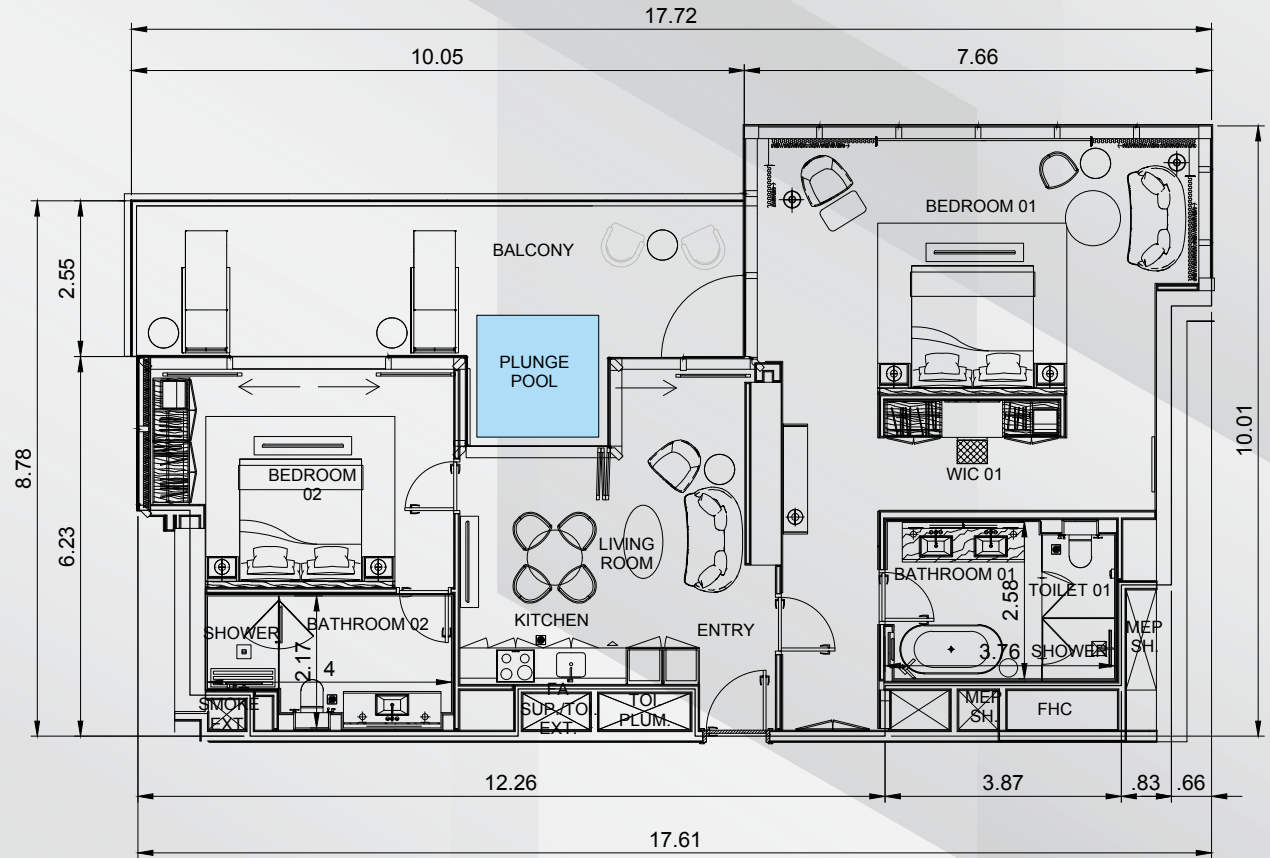

MARINA AND PALM VIEWS

FIVE LUXE

JUMEIRAH BEACH RESIDENCE

2BR APARTMENT
BUA 1,596 SQFT

[CLICK FOR VIDEO](#)

MARINA & PALM VIEWS

45th floor

Experience luxury living in this exquisite 2BR apartment at Five Luxe JBR, offering breathtaking views of the Marina and Palm Sea. Enjoy elegantly designed interiors with high-end finishes. Enjoy modern kitchen appliances and luxurious bathrooms, alongside access to world-class amenities such as a swimming pool, state-of-the-art gym, and dedicated concierge service. Located in the vibrant Jumeirah Beach Residence, Five Luxe promises an unparalleled living experience in Dubai's most sought-after beachfront district.

Gymnasium

Panoramic Views

Outdoor Dining

Infinity Pool

Play Area

Beach Access

FLOORPLAN

FIVE LUXE

2 BEDROOM UNIT

INDOOR	1,283.27 SQFT.	119.22 SQM.
OUTDOOR	313.66 SQFT.	29.14 SQM.
TOTAL AREA	1,596.93 SQFT.	148.36 SQM.

LEVEL 45 KEY PLAN

**IN THE
HEART
OF A
VIBRANT
LOCATION**