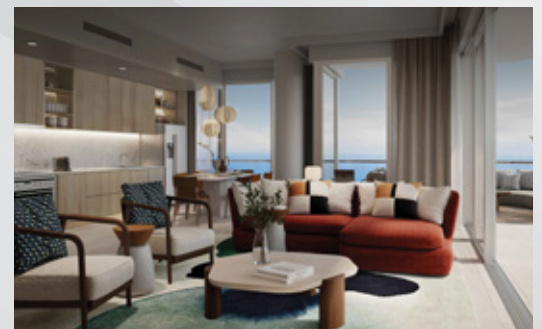

FULL MARINA SKYLINE VIEW

ADDRESS THE BAY

EMAAR BEACHFRONT

2 Bedroom Apartment | 1,345 sqft

ABOUT THE PROPERTY

Presenting a rare chance to own a stunning 2-bedroom top-floor apartment, offering unparalleled panoramic views of the marina skyline. This extraordinary home features a thoughtfully designed open-concept living and dining area, creating a harmonious flow throughout.

FACILITIES

Enjoy your stay with the ultimate relaxation entertainment options at your fingertips.

Community
Garden

Beach
Access

Panoramic
Sea Views

World-class
Gymnasium