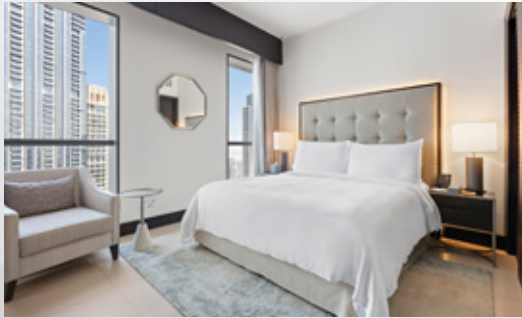

Kids
Playarea

Direct Access
to Dubai Mall

Spa and
Wellness

World-class
Gymnasium