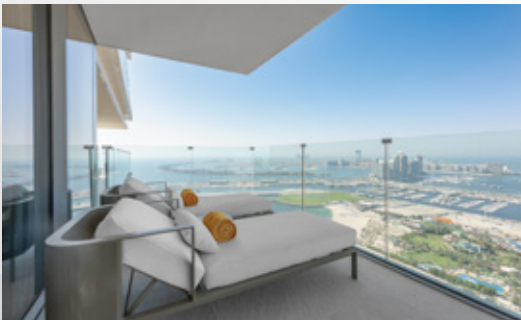

# FIVE LUXE

JUMEIRAH BEACH RESIDENCE

2 Bedroom Apartment | BUA 2,232 sqft

## ABOUT THE PROPERTY

Discover luxurious living in this stunning 2-bedroom apartment at Five Luxe JBR, boasting spectacular views of the Marina and Palm Sea. This residence features elegantly crafted interiors with premium finishes, a modern kitchen with top-of-the-line appliances, and opulent bathrooms.

## FACILITIES

Residents enjoy access to world-class amenities, including a swimming pool, a cutting-edge gym, and personalized concierge services. Nestled in the heart of Jumeirah Beach Residence

Beach Access