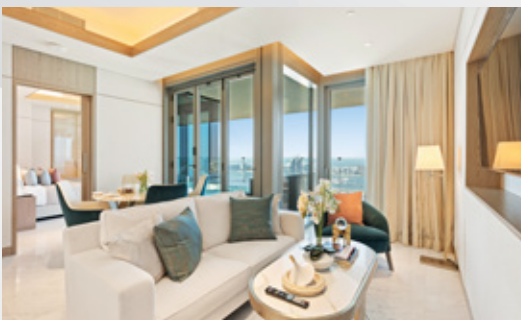

# FIVE LUXE

JUMEIRAH BEACH RESIDENCE

2 Bedroom Apartment | BUA 2,232 sqft

## ABOUT THE PROPERTY

Discover luxurious living in this stunning 2-bedroom apartment at Five Luxe JBR, boasting spectacular views of the Marina and Palm Sea. This residence features elegantly crafted interiors with premium finishes, a modern kitchen with top-of-the-line appliances, and opulent bathrooms.

## FACILITIES

Residents enjoy access to world-class amenities, including a swimming pool, a cutting-edge gym, and personalized concierge services. Nestled in the heart of Jumeirah Beach Residence

Beach Access