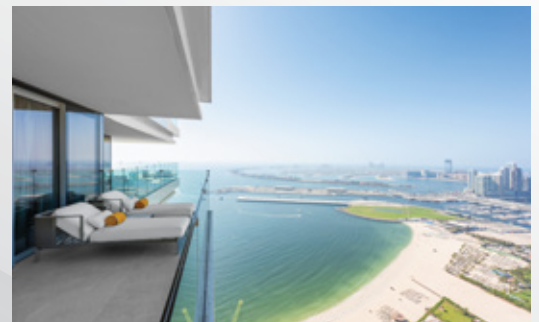

## ABOUT THE PROPERTY

Experience luxury in this elegant 3-bedroom apartment at Five Luxe JBR, offering panoramic views of the Marina and Palm Sea. With beautifully designed interiors, high-end finishes, and a modern kitchen, this residence exudes sophistication.

## FACILITIES

Residents enjoy access to amenities such as a swimming pool, gym, and concierge services. Located in Jumeirah Beach Residence, Five Luxe offers an exceptional living experience in Dubai's premier beachfront destination.

Beach Access

World-class Gymnasium

Infinity Pool

Panoramic Views