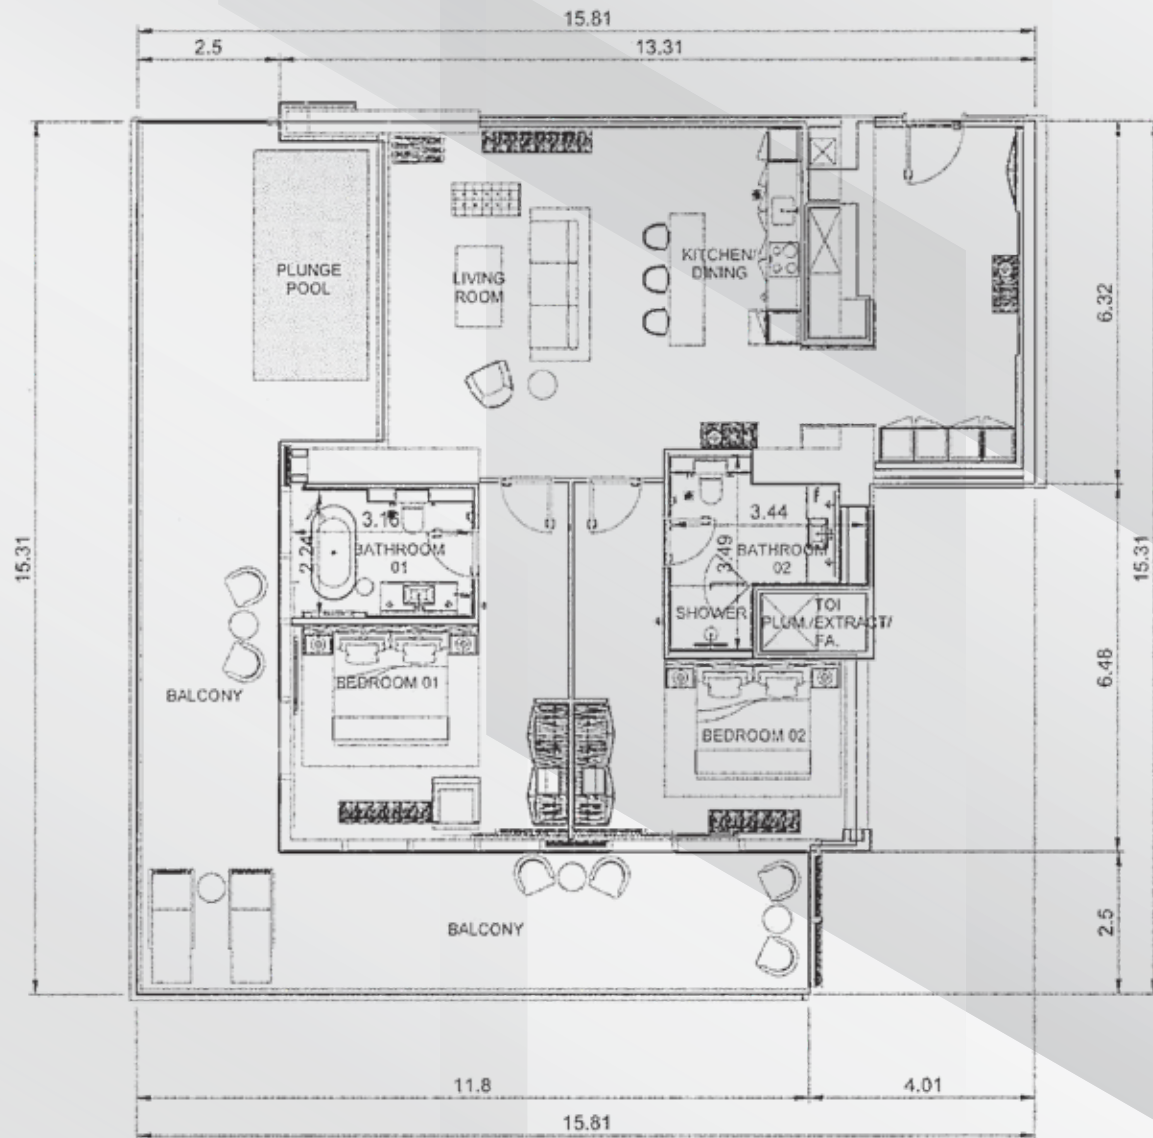

MARINA AND PALM VIEWS

FIVE LUXE

JUMEIRAH BEACH RESIDENCE

2BR APARTMENT
BUA 2,232 SQFT

[CLICK FOR VIDEO](#)

MARINA & PALM VIEWS

51st floor

Discover luxurious living in this stunning 2-bedroom apartment at Five Luxe JBR, boasting spectacular views of the Marina and Palm Sea. This residence features elegantly crafted interiors with premium finishes, a modern kitchen with top-of-the-line appliances, and opulent bathrooms. Residents enjoy access to world-class amenities, including a swimming pool, a cutting-edge gym, and personalized concierge services. Nestled in the heart of Jumeirah Beach Residence, Five Luxe offers an unmatched lifestyle in Dubai's most desirable beachfront community.

Gymnasium

Panoramic Views

Outdoor Dining

Infinity Pool

Play Area

Beach Access

FLOORPLAN

FIVE LUXE

INDOOR	1,464.43 SQFT.	136.05 SQM.
OUTDOOR	766.82 SQFT.	71.24 SQM.
TOTAL AREA	2,231.25 SQFT.	207.29 SQM.

LEVEL 51 KEY PLAN

**IN THE
HEART
OF A
VIBRANT
LOCATION**