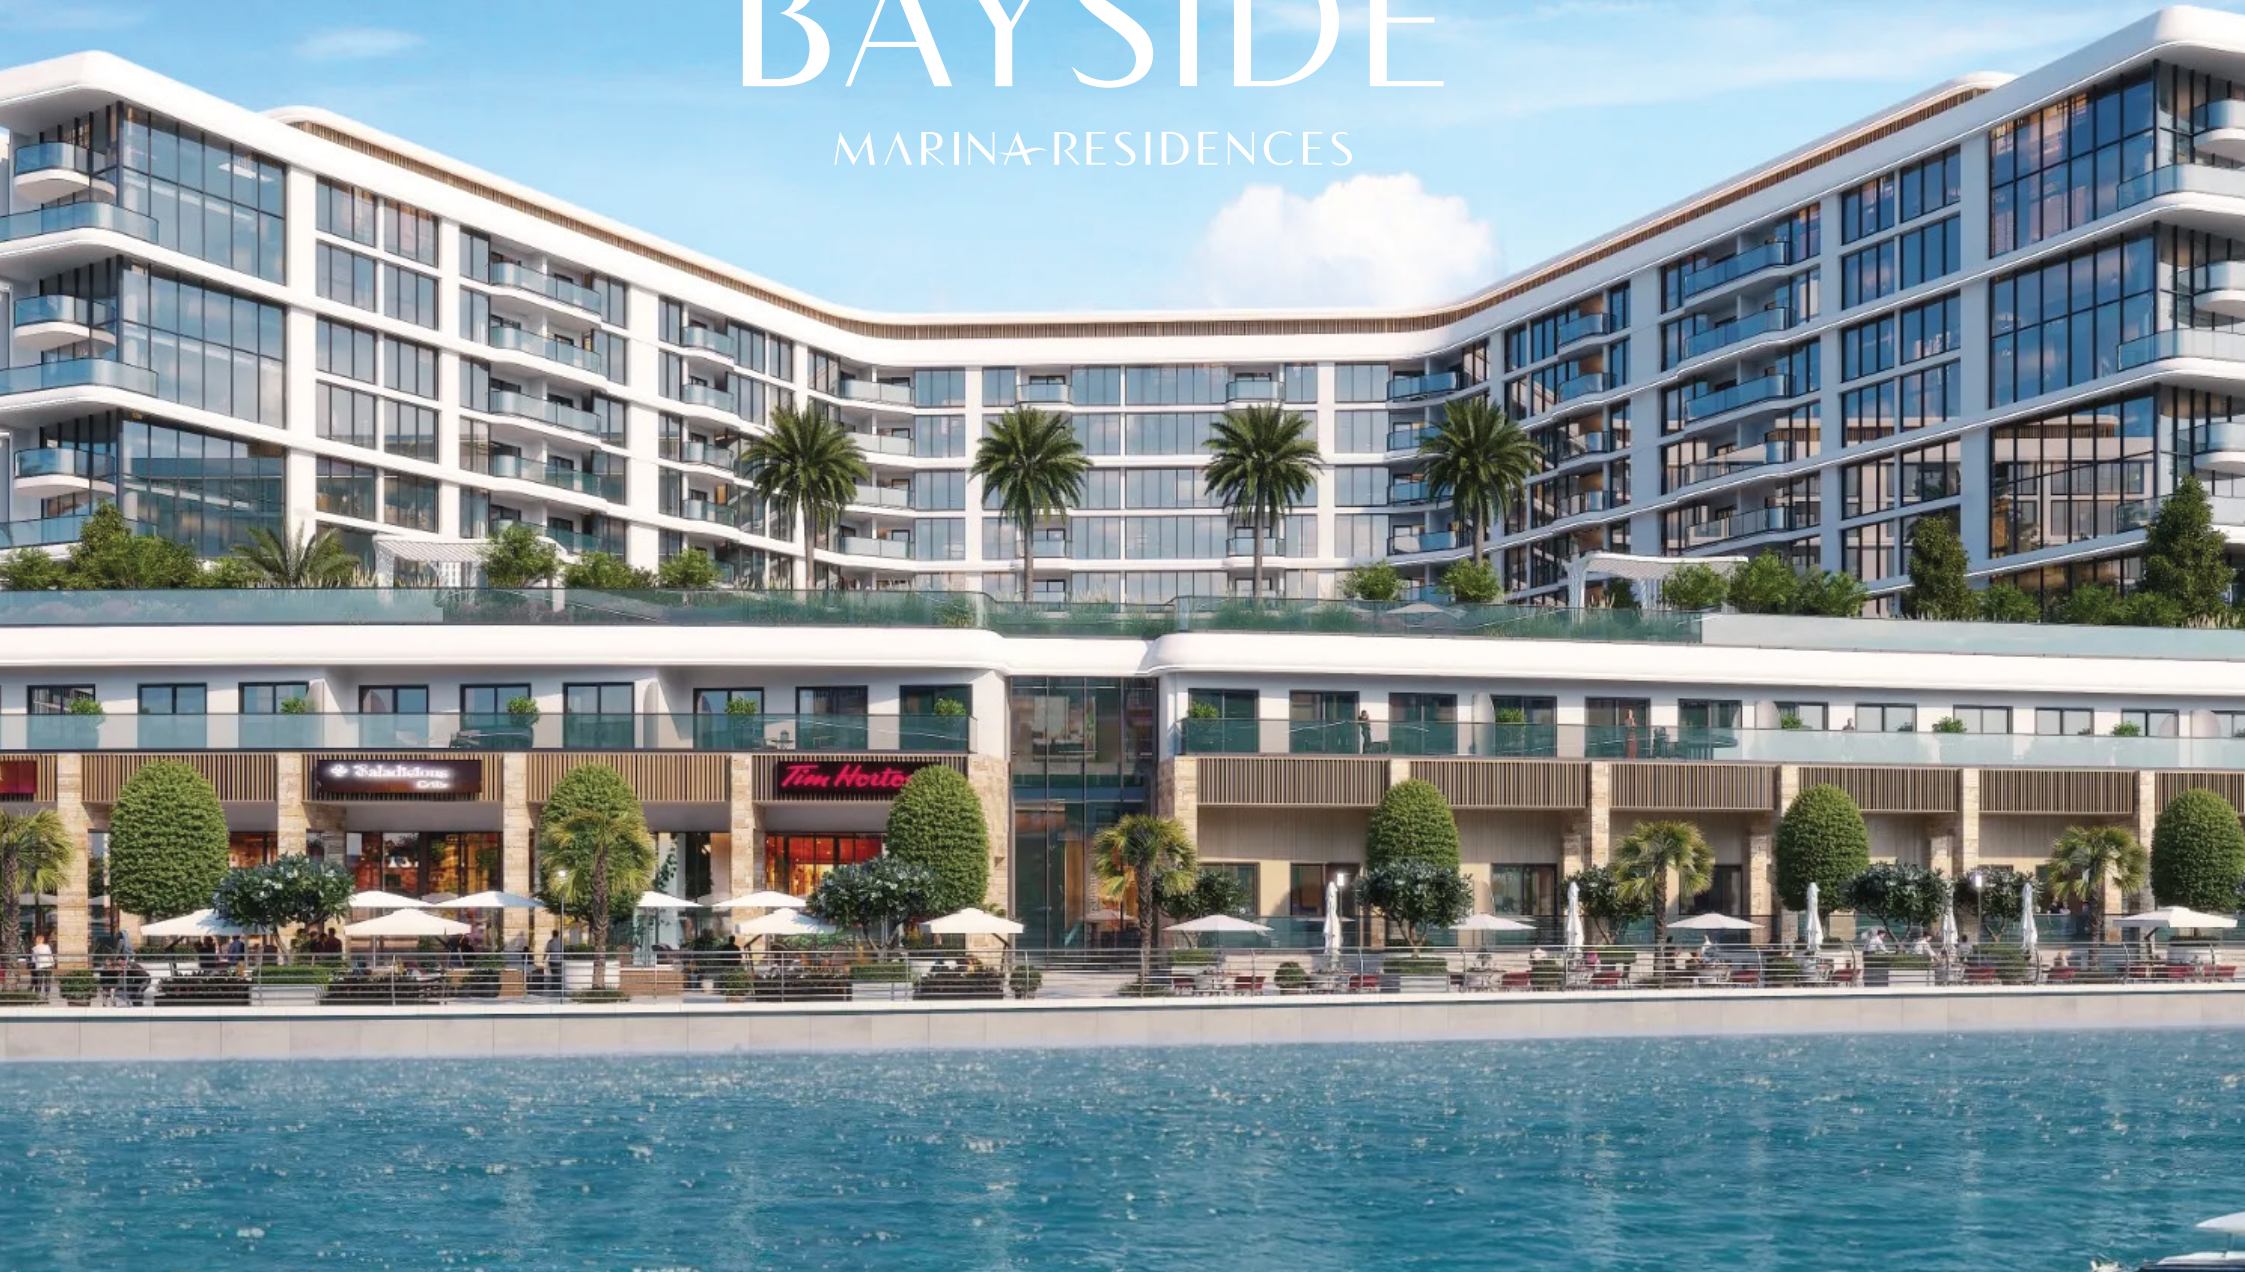

Siniya Island
BAYSIDE
MARINA RESIDENCES

BY SOBHA

MARINA LIVING AT ITS FINEST

Start your day with stunning open sea views, setting the tone for a serene and luxurious experience, and end it with the soothing sound of waves at Bayside Marina Residences, designed for those who value both comfort and sophistication.

Spanning three iconic towers, Bayside Marina Residences offers a curated selection of 1 to 3-bedroom apartments, each thoughtfully designed to elevate your living experience. Located at Sobha Siniya Island, it's the ultimate sanctuary for maritime enthusiasts. Tower C - Offers fully furnished units, crafted for immediate comfort and effortless luxury.

Golf Course

Shopping Mall

Steps Away from
Marina & Yacht Club

Vibrant Nightlife

2 Neighbourhood
Parks

Nearby Licensed
Restaurants

**IN THE
HEART
OF A
VIBRANT
LOCATION**