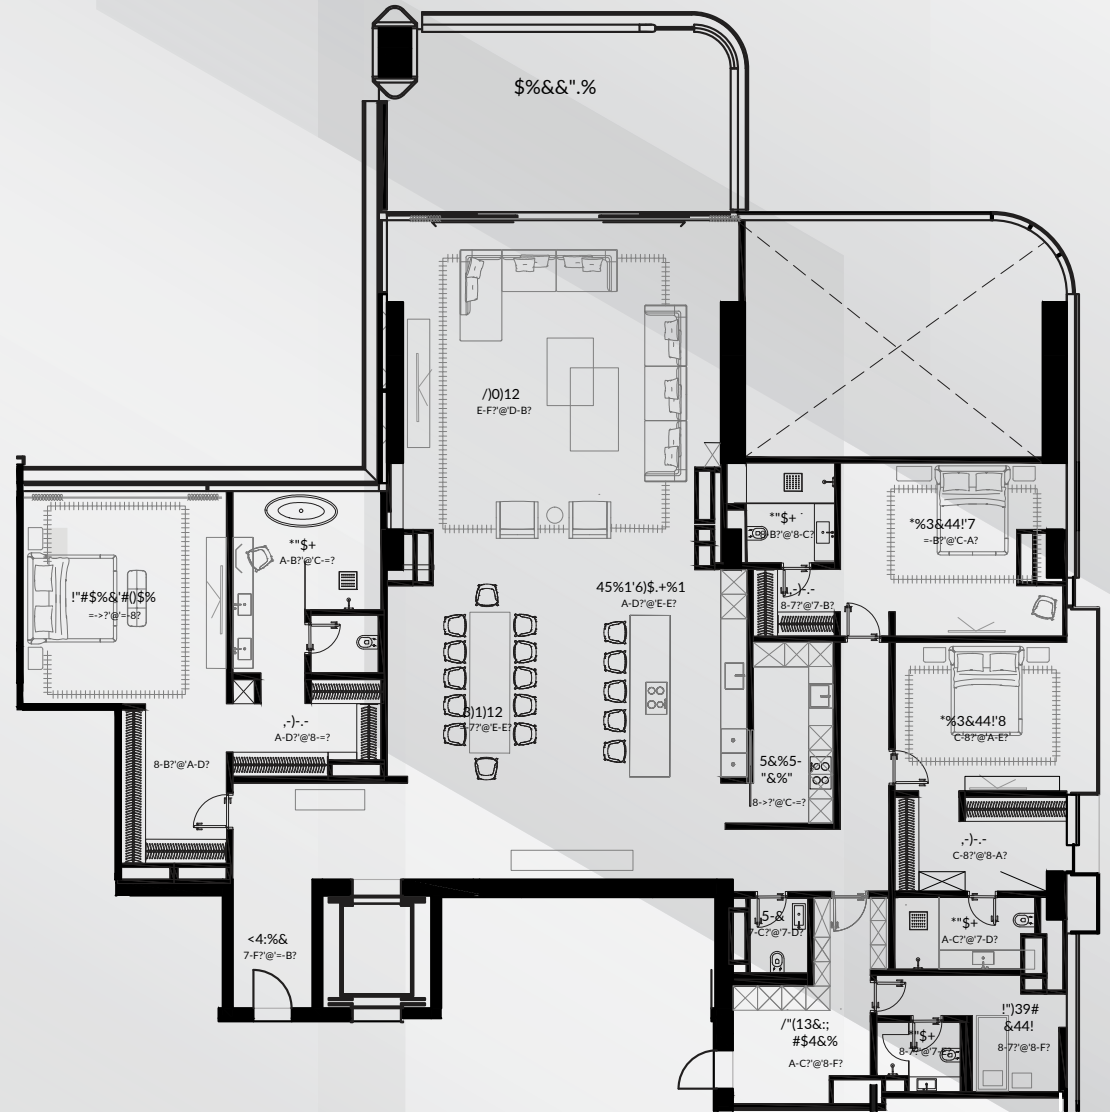

FLOORPLAN

ORLA

DORCHESTER COLLECTION

DUBAI

Sea View

Beach View

Unit 502

3 Bedroom Simplex | 5 Bathrooms | 3 Parking Spaces

Residence	3,961 sq. ft.	368 sq. mt.
Terrace	441 sq. ft.	41 sq. mt.
Total	4,402 sq. ft.	409 sq. mt.