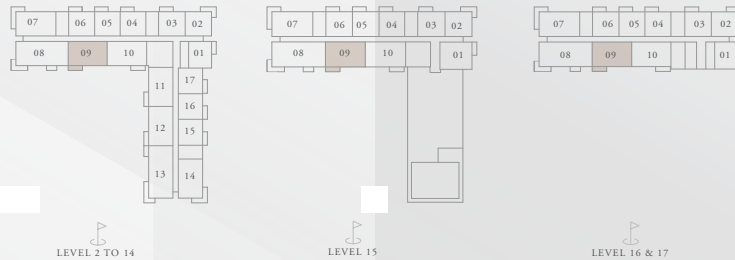

FLOORPLAN

CLUB DRIVE

DUBAI HILLS ESTATE

BUILDING B 2 BEDROOM TYPE 3B

UNITS

B209, B309, B409, B509, B609, B709, B809, B909, B1009, B1109, B1209, B1309,
B1409, B1509, B1609, B1709

SUITE AREA	1007.61 SQ.FT.	93.61 SQ.M.
BALCONY AREA	78.04 SQ.FT.	7.25 SQ.M.
TOTAL AREA	1085.65 SQ.FT.	100.86 SQ.M.

KEY SECTION

KEY PLANS

ABODE