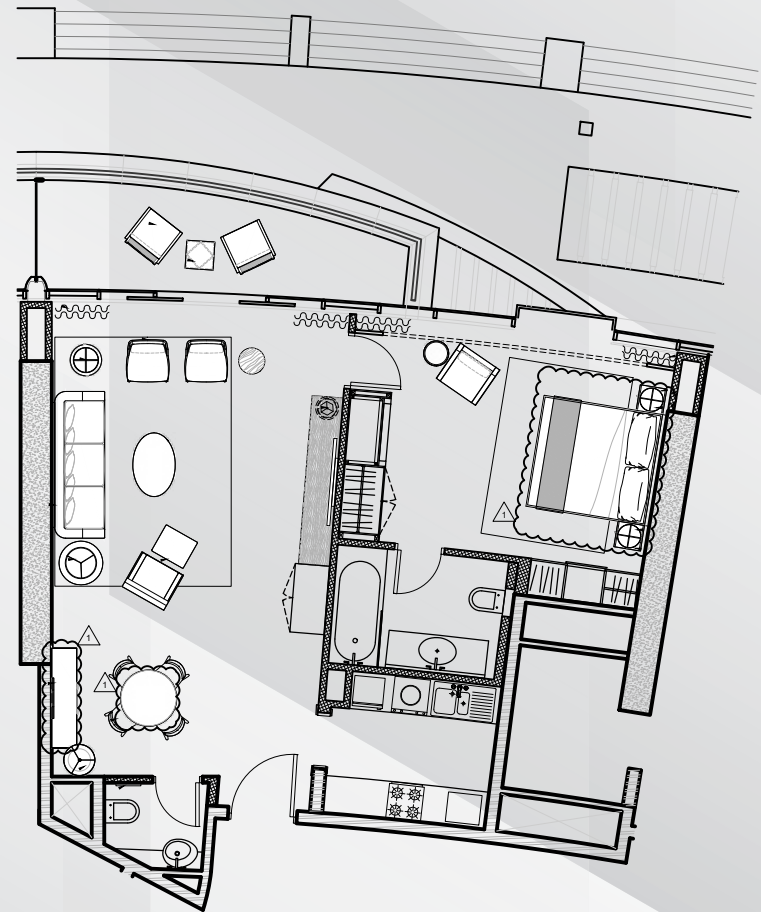

FLOORPLAN

THE ADDRESS S HOTEL DUBAI DOWNTOWN

1 BEDROOM

Suite Area	75.99
Balcony Area	10.87
Area Sq Meter	86.86
Area Sq Feet	934.95