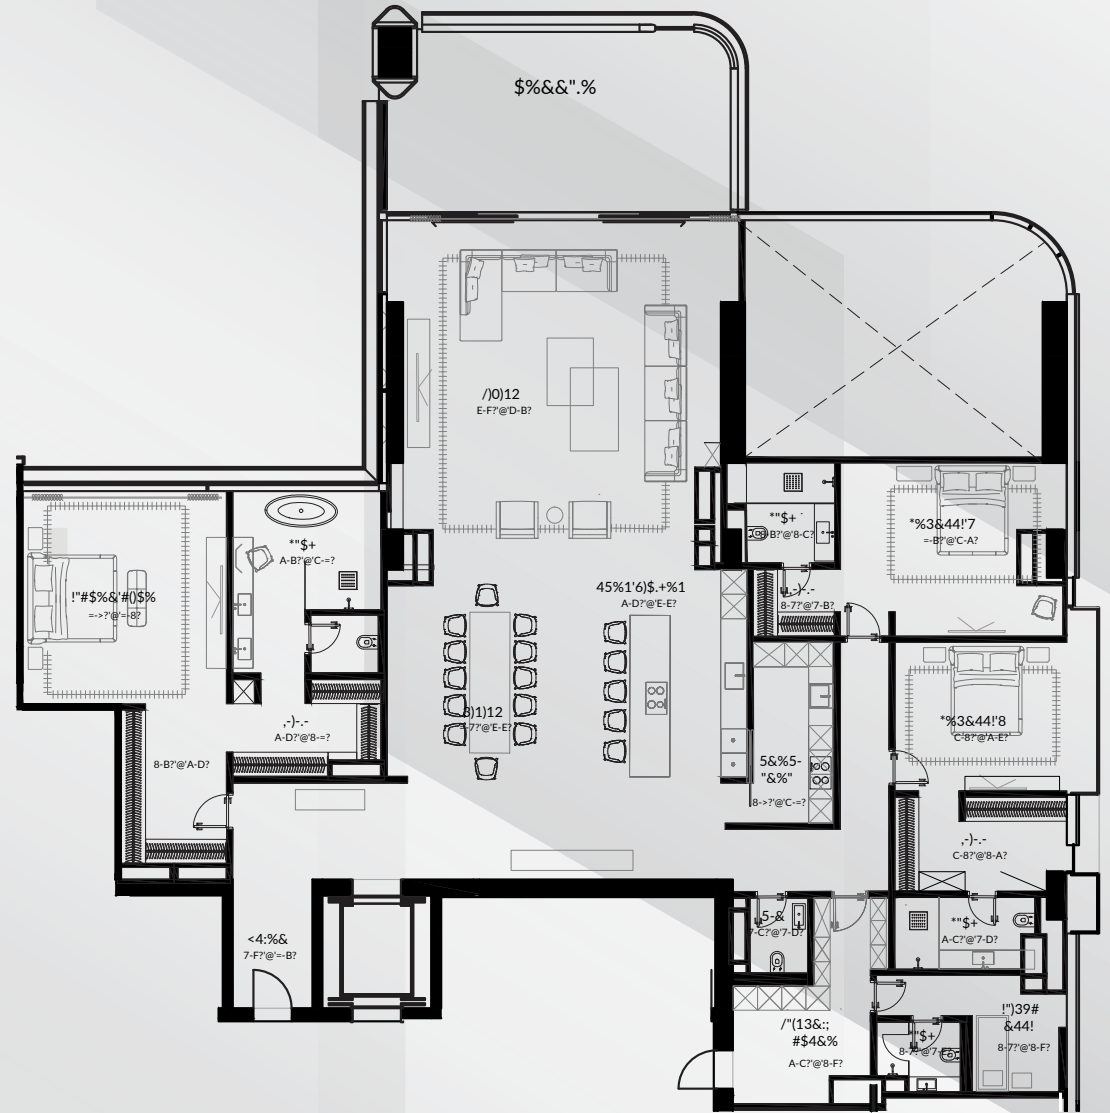

SUNSET SEA VIEWS

ORLA BY OMNIYAT

PALM JUMEIRAH

3 BR APARTMENT

BUA 4,348 SQFT

SUNSET VIEWS

5th floor

Presenting this exclusive 3 bedroom simplex apartment at Orla by Omniyat, Palm Jumeirah.

Gymnasium

Panoramic Sea Views

Outdoor Dining

Infinity Pool

Play Area

Beach Access

FLOORPLAN

DORCHESTER COLLECTION

DUBAI

Sea View

Beach View

Unit 502

3 Bedroom Simplex | 5 Bathrooms | 3 Parking Spaces

Residence	3,961 sq. ft.	368 sq. mt.
Terrace	441 sq. ft.	41 sq. mt.
Total	4,402 sq. ft.	409 sq. mt.

**IN THE
HEART
OF A
VIBRANT
LOCATION**