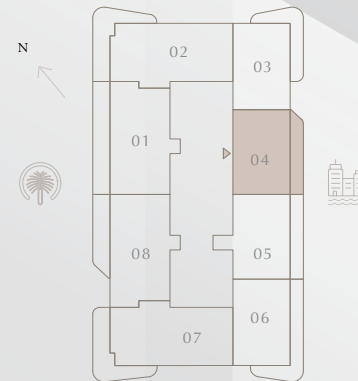

# FLOORPLAN

ADDRESS  
RESIDENCES  
THE BAY

## 2 BEDROOM TYPE C 2

LEVEL 36-54 |

UNIT 04

SUITE AREA	1061.11 SQ.FT.	98.58 SQ.M.
BALCONY AREA	203.22 SQ.FT.	18.88 SQ.M.
TOTAL AREA	1264.33 SQ.FT.	117.46 SQ.M.

KEY PLAN LEVEL

36-54

KEY SECTION