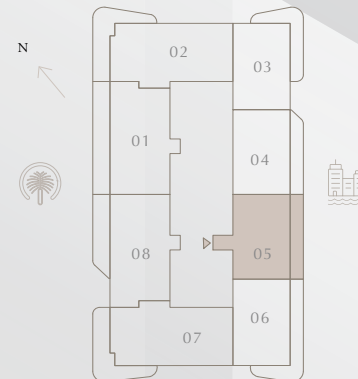

### 2 BEDROOM TYPE C 1

LEVEL 36-54 |

UNIT 05

SUITE AREA	1127.41 SQ.FT.	104.74 SQ.M.
BALCONY AREA	217.43 SQ.FT.	20.20 SQ.M.
TOTAL AREA	1344.84 SQ.FT.	124.94 SQ.M.

KEY PLAN LEVEL

36-54

KEY SECTION